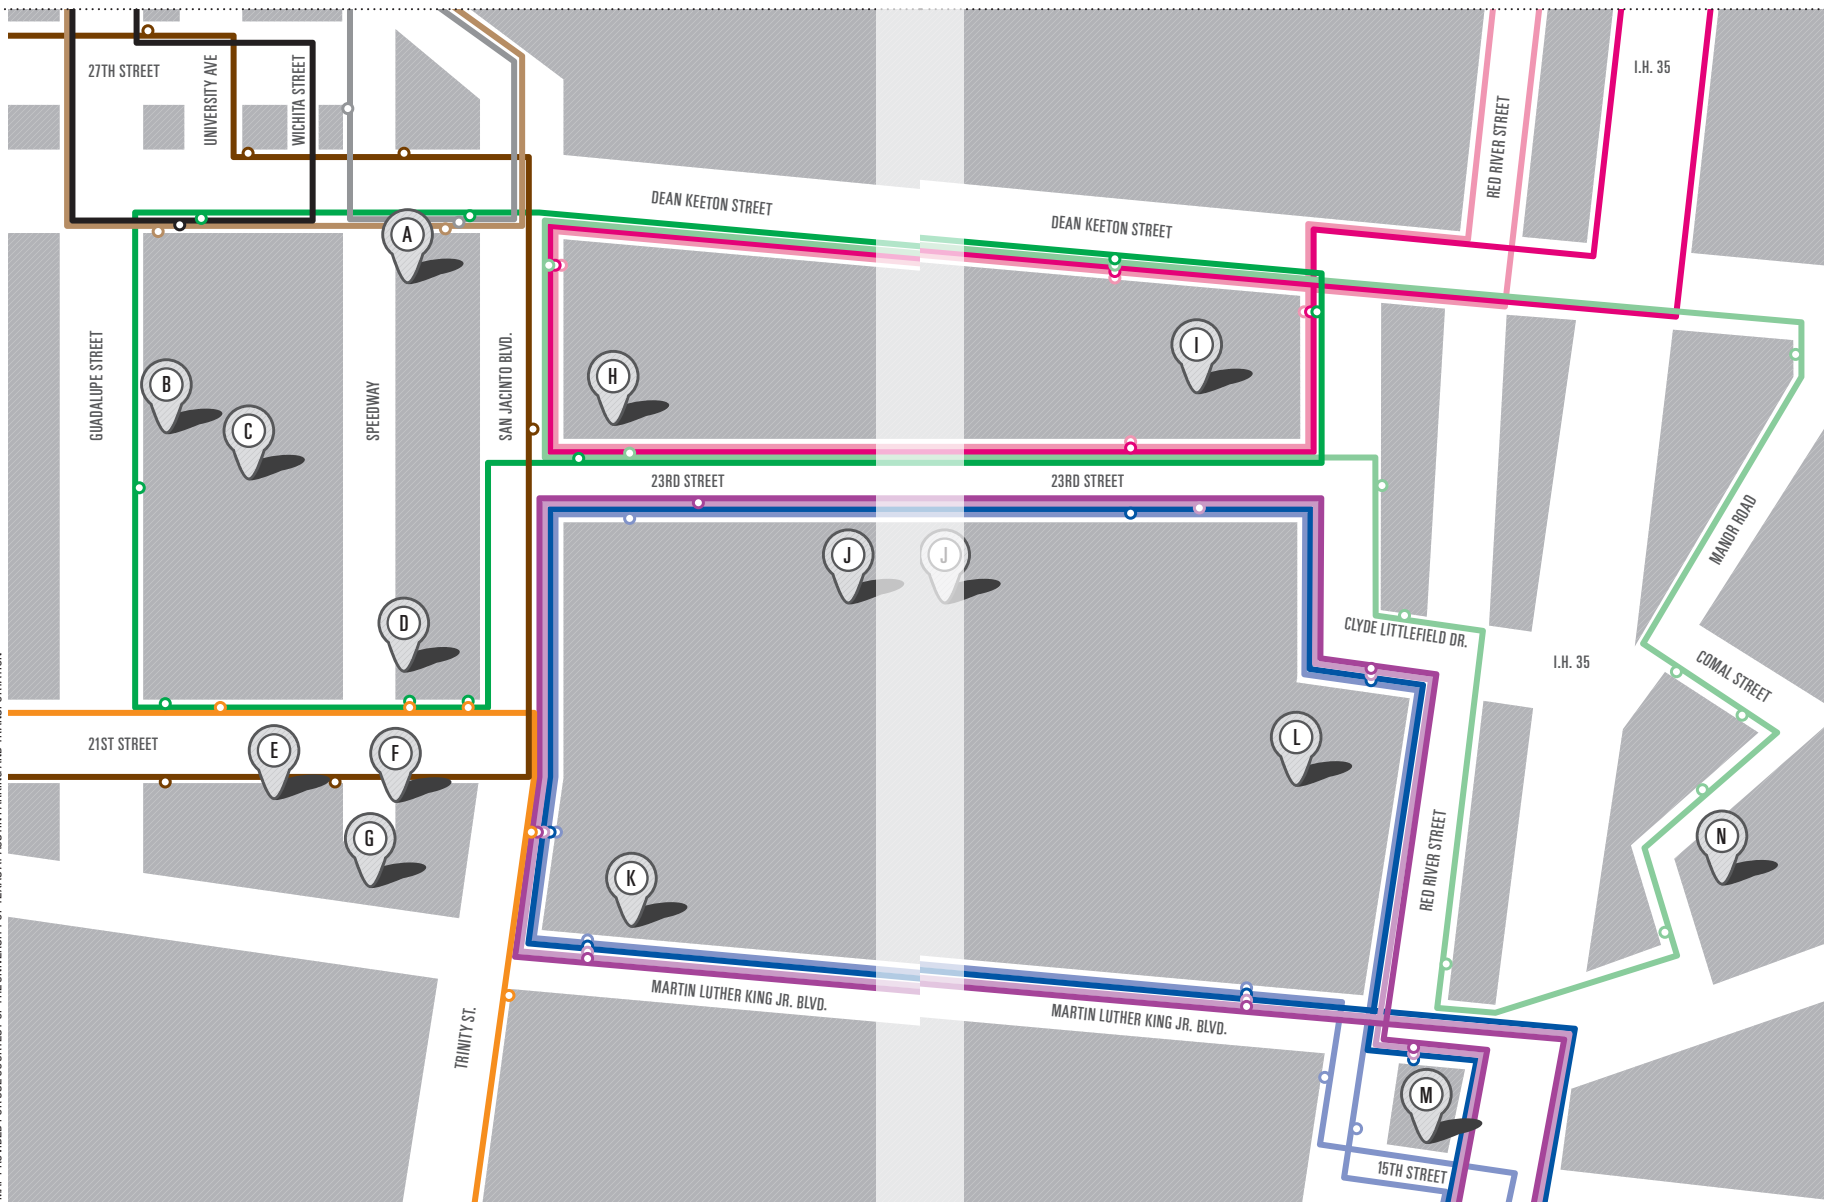

* Campus Shuttle Map

* Condensed Building Index

- | | |
|--------------------------------------|--|
| A Robert Lee Moore Hall (RLM) | H Art Building |
| B Union Building | I Performing Arts Center |
| C Main Building | J DKR Texas Memorial Stadium |
| D Gregory Gym | K Jarnail Texas Swimming Center |
| E Perry-Castañeda Library | L Myers Track & Soccer Stadium |
| F Jester Center | M Erwin Special Events Center |
| G Blanton Museum of Art | N UFCU Disch-Falk Field |

* Shuttle Bus Routes - Full Service

- | | |
|-----------------------------|-----------------------------------|
| CP Crossing Place | LS Lakeshore |
| CR Cameron Road | NR North Riverside |
| EC East Campus | PRC Pickle Research Campus |
| FA Forty Acres | RR Red River |
| FW Far West | WC West Campus |
| IF Intramural Fields | WL Wickersham Lane |
| LA Lake Austin Blvd. | |

MAP PROVIDED FOR USE COURTESY OF THE UNIVERSITY OF TEXAS AT AUSTIN PARKING AND TRANSPORTATION